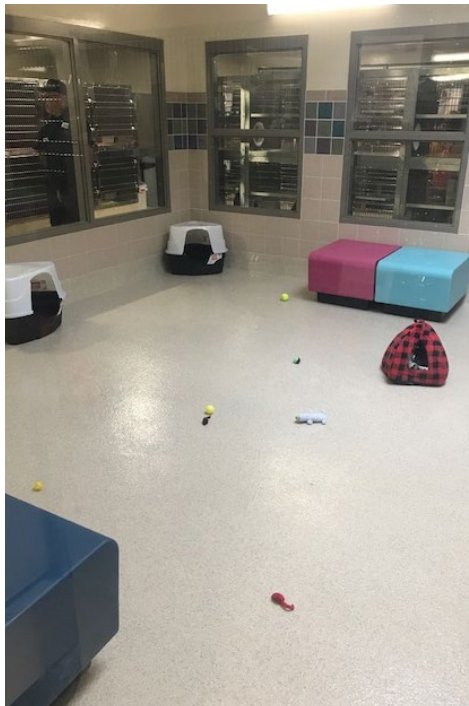

DUR-A-FLEX
INNOVATION FROM THE FLOOR UP

COMMON USE SITES

- Good
- Better
- Best

DUR-A-FLEX SYSTEMS

	Animal Common Area	Grooming Areas	Kennels / Holding Areas	Kennels / Holding Areas (indoor)	Lobby	Veterinary Exam Room	Veterinary Operating Room
Accelera C	●	●	●		●	●	●
Accelera HB	●	●	●	●	●	●	●
Accelera HC	●	●	●	●	●	●	●
Accelera HQ	●	●	●	●	●	●	●
Accelera Q	●	●	●		●	●	●
Cryl-A-Chip	●	●	●	●	●	●	●
Cryl-A-Quartz	●	●	●	●	●	●	●
Dur-A-Chip	●	●	●		●	●	●
Dur-A-Quartz	●	●	●		●	●	●
Dur-A-Wall HP Plus	●	●	●	●	●		
Dur-A-Wall VC	●	●	●		●		
Hybri-Flex EB	●	●	●		●	●	●
Hybri-Flex EC	●	●	●		●	●	●
Hybri-Flex EQ	●	●	●		●	●	●
Poly-Crete SLB	●	●	●	●	●	●	●